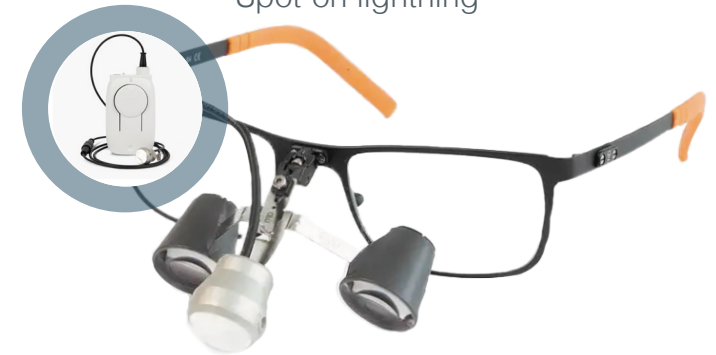

Ultralight Flip-Up All in one

- Easy and simple flip-up function
- Adjustable working distance
- Available with three different magnifications
- Compatible with all prescription lens types, including prism lenses for added downward angle

Optergo Ultralight™ TTL Orbit Simply functional

- Designed to naturally guide you into an ergonomically correct working posture
- Available with three different magnifications
- Compatible with all prescription lens types
- Built-in prism for added downward angle

Optergo VinKep™ Powerful and comfortable

- Keplerian telescopes for a wider field and crystal clear image with stronger magnifications
- Available with three different magnifications
- Compatible with all prescription carrier lens types
- Built-in prism for added downward angle

Optergo DeLight™ Spot-on lightning

- Powerful, daylight-coloured beam
- Easy-to-use power switch with dimming function
- Smart carrying strap with cable management system
- Up to 10 hours battery capacity at full luminosity